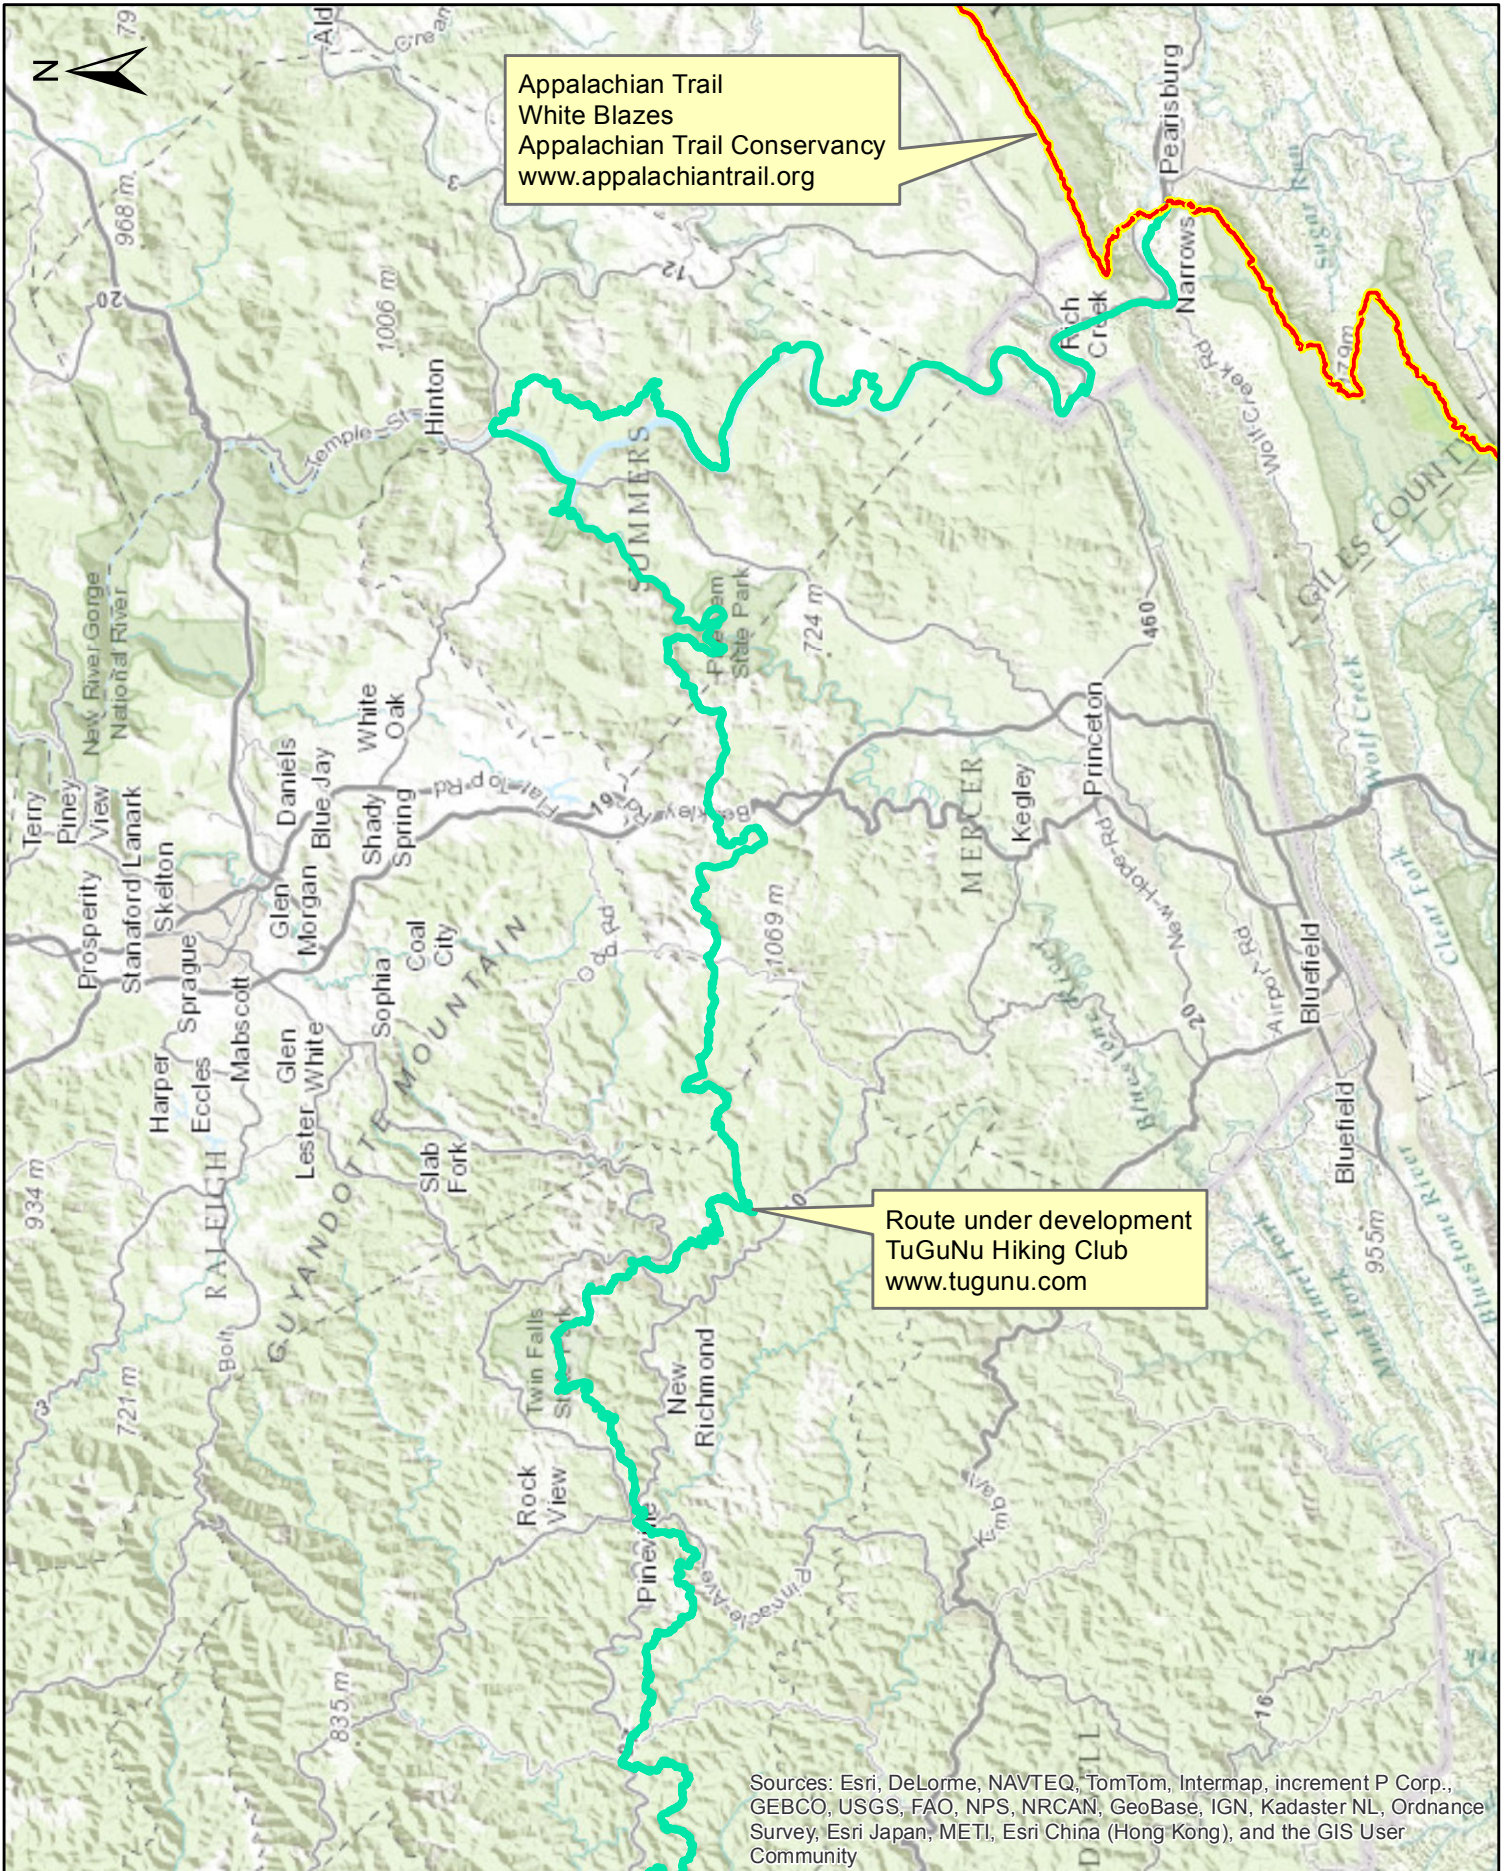

Great Eastern Trail - Locator Map 9: Summers, Mercer, Wyoming Counties, WV; Giles County, VA

1:500,000

0 5 10 20 Miles