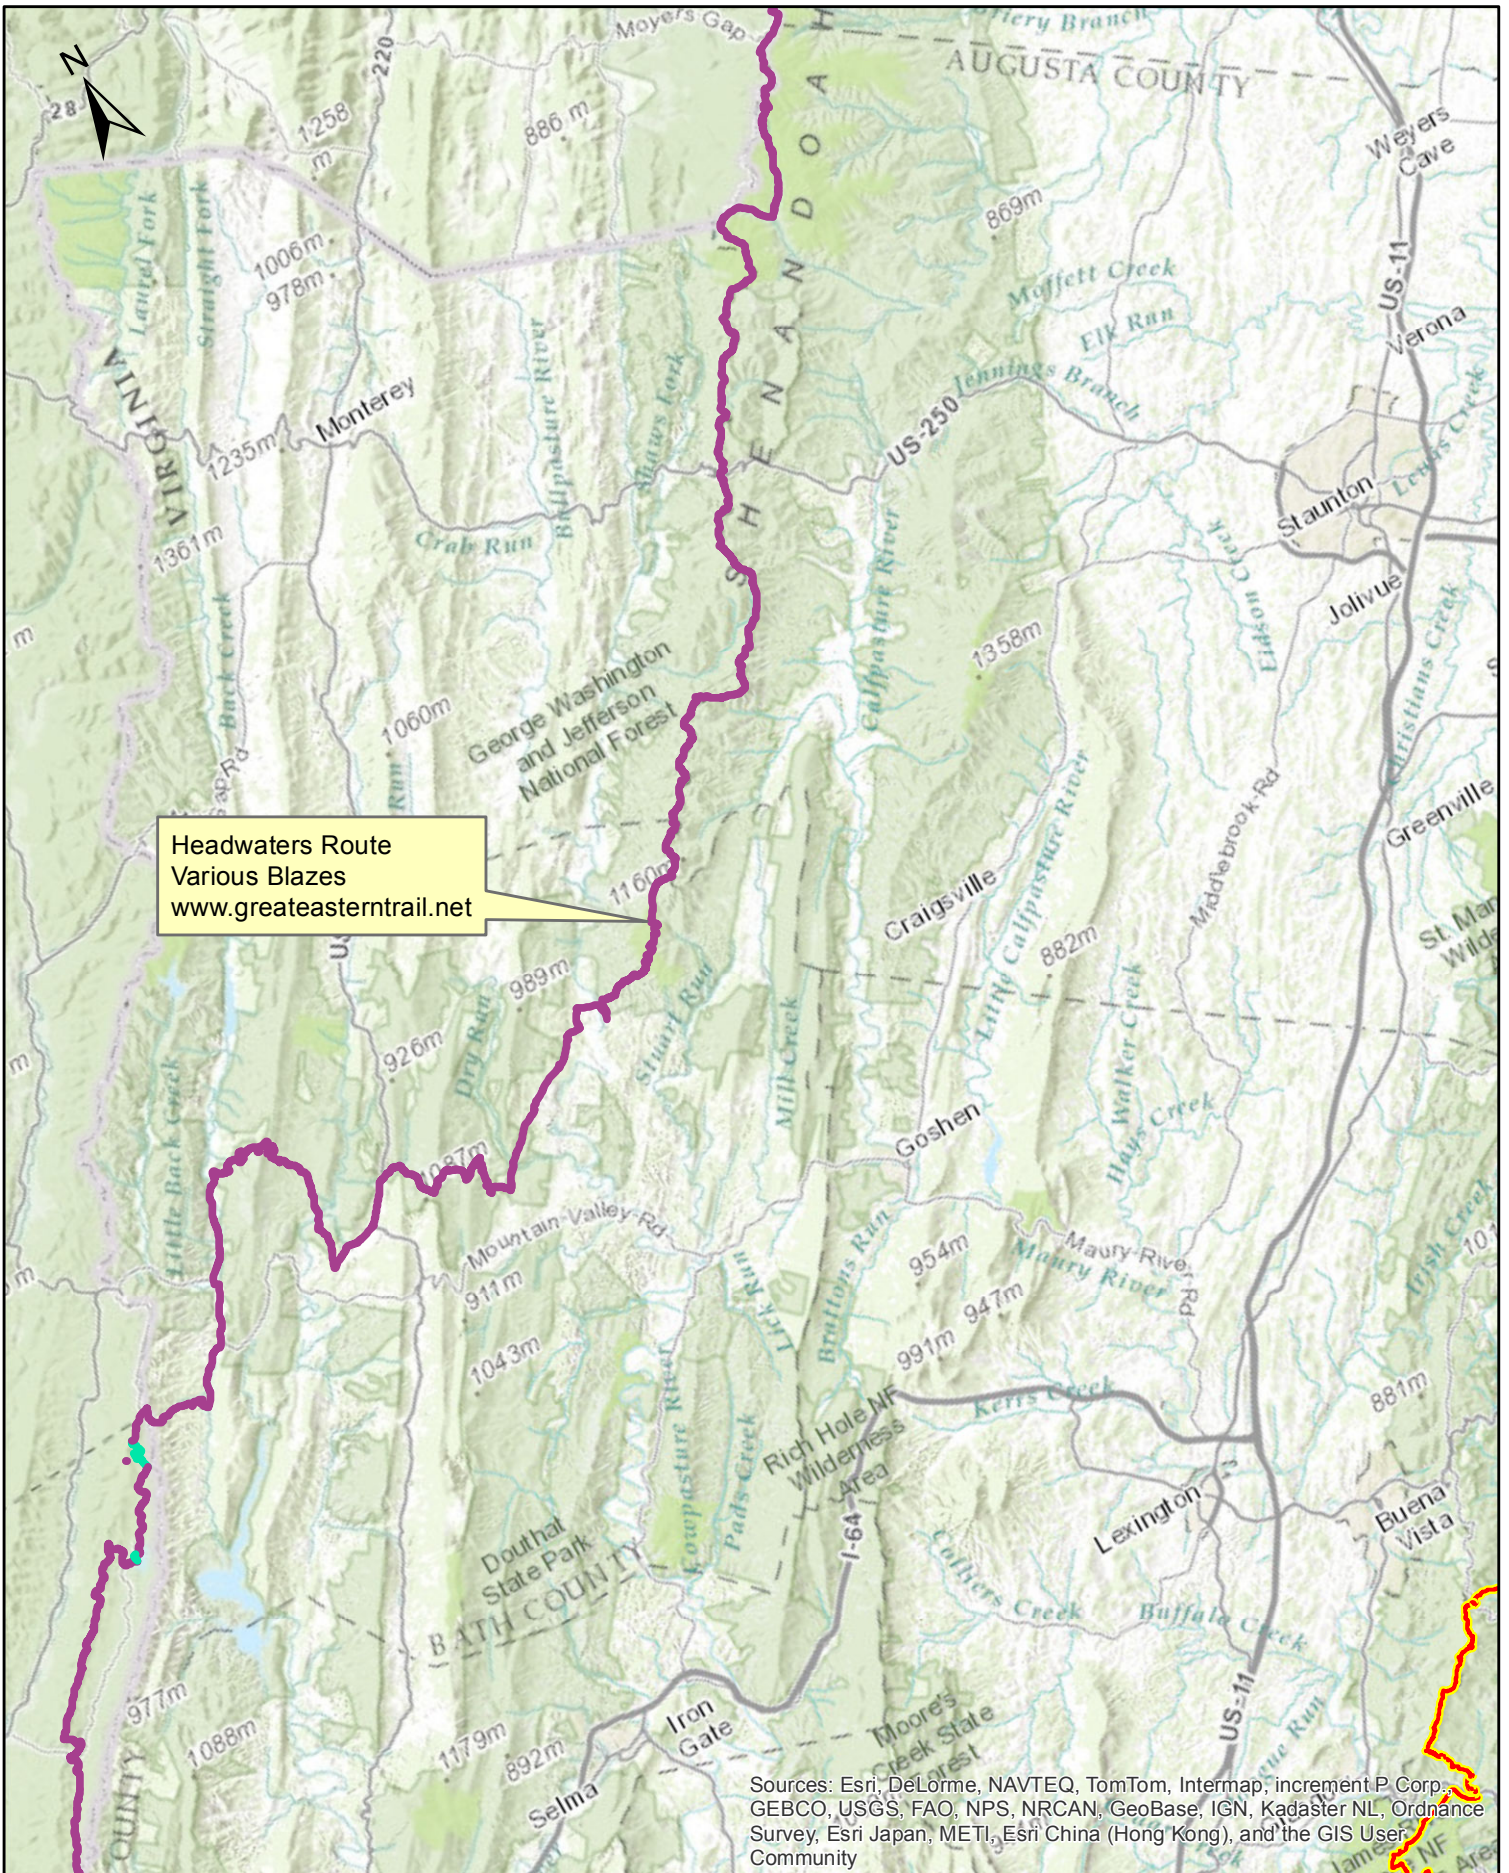

Great Eastern Trail - Locator Map 7: Augusta, Highland, Bath Counties, VA

Sources: Esri, DeLorme, NAVTEQ, TomTom, Intermap, increment P Corp., GEBCO, USGS, FAO, NPS, NRCAN, GeoBase, IGN, Kadaster NL, Ordnance Survey, Esri Japan, METI, Esri China (Hong Kong), and the GIS User Community