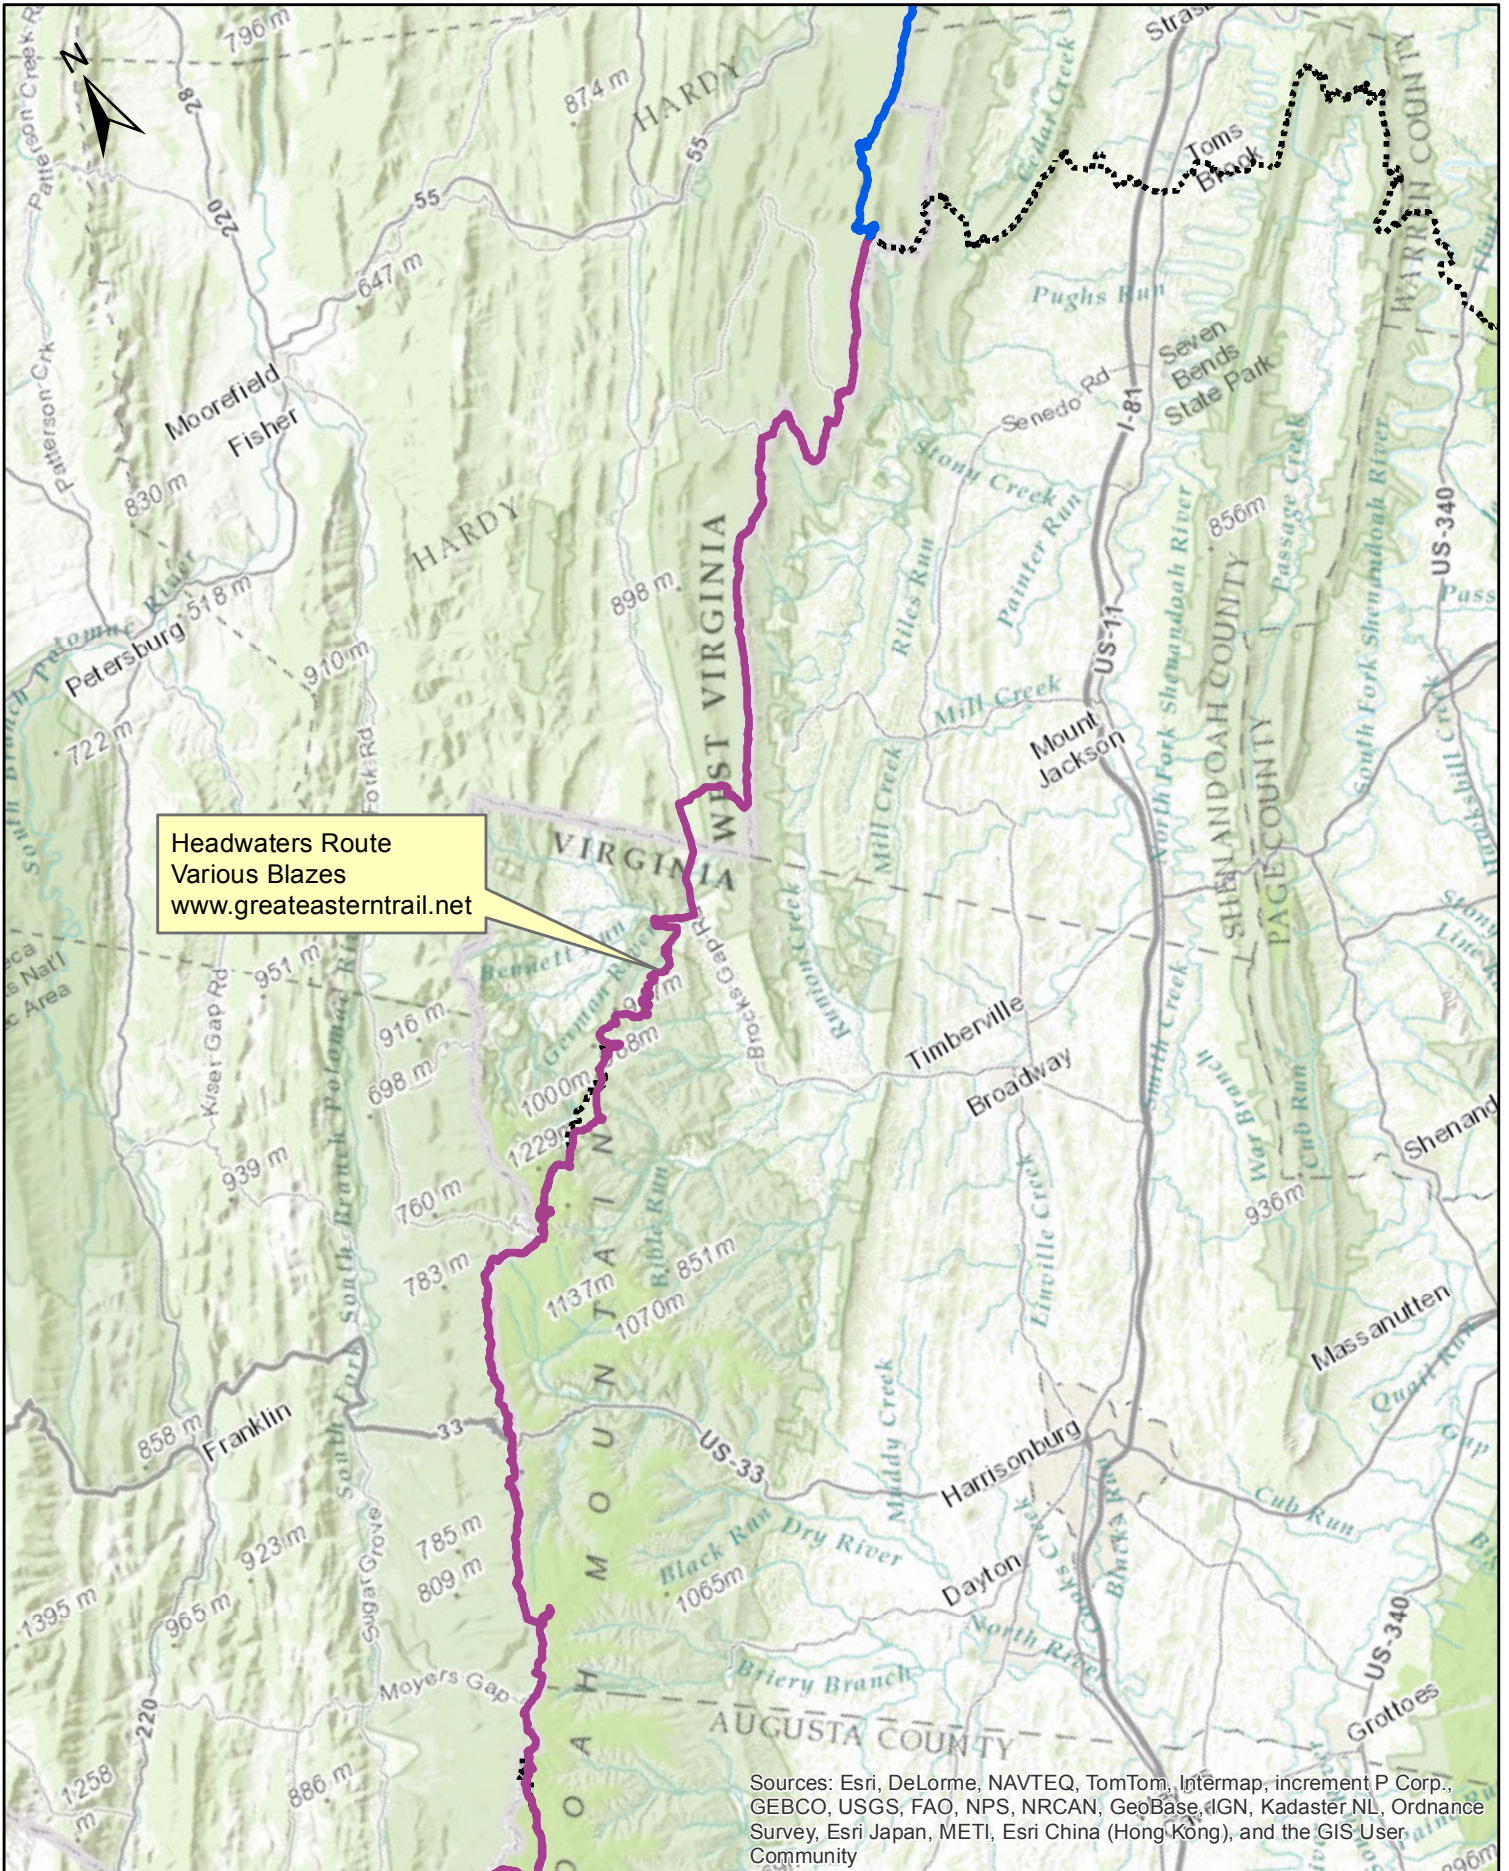

Great Eastern Trail - Locator Map 6: Shenandoah & Rockingham Counties, VA; Pendleton County, WV

1:500,000

0 5 10 20 Miles