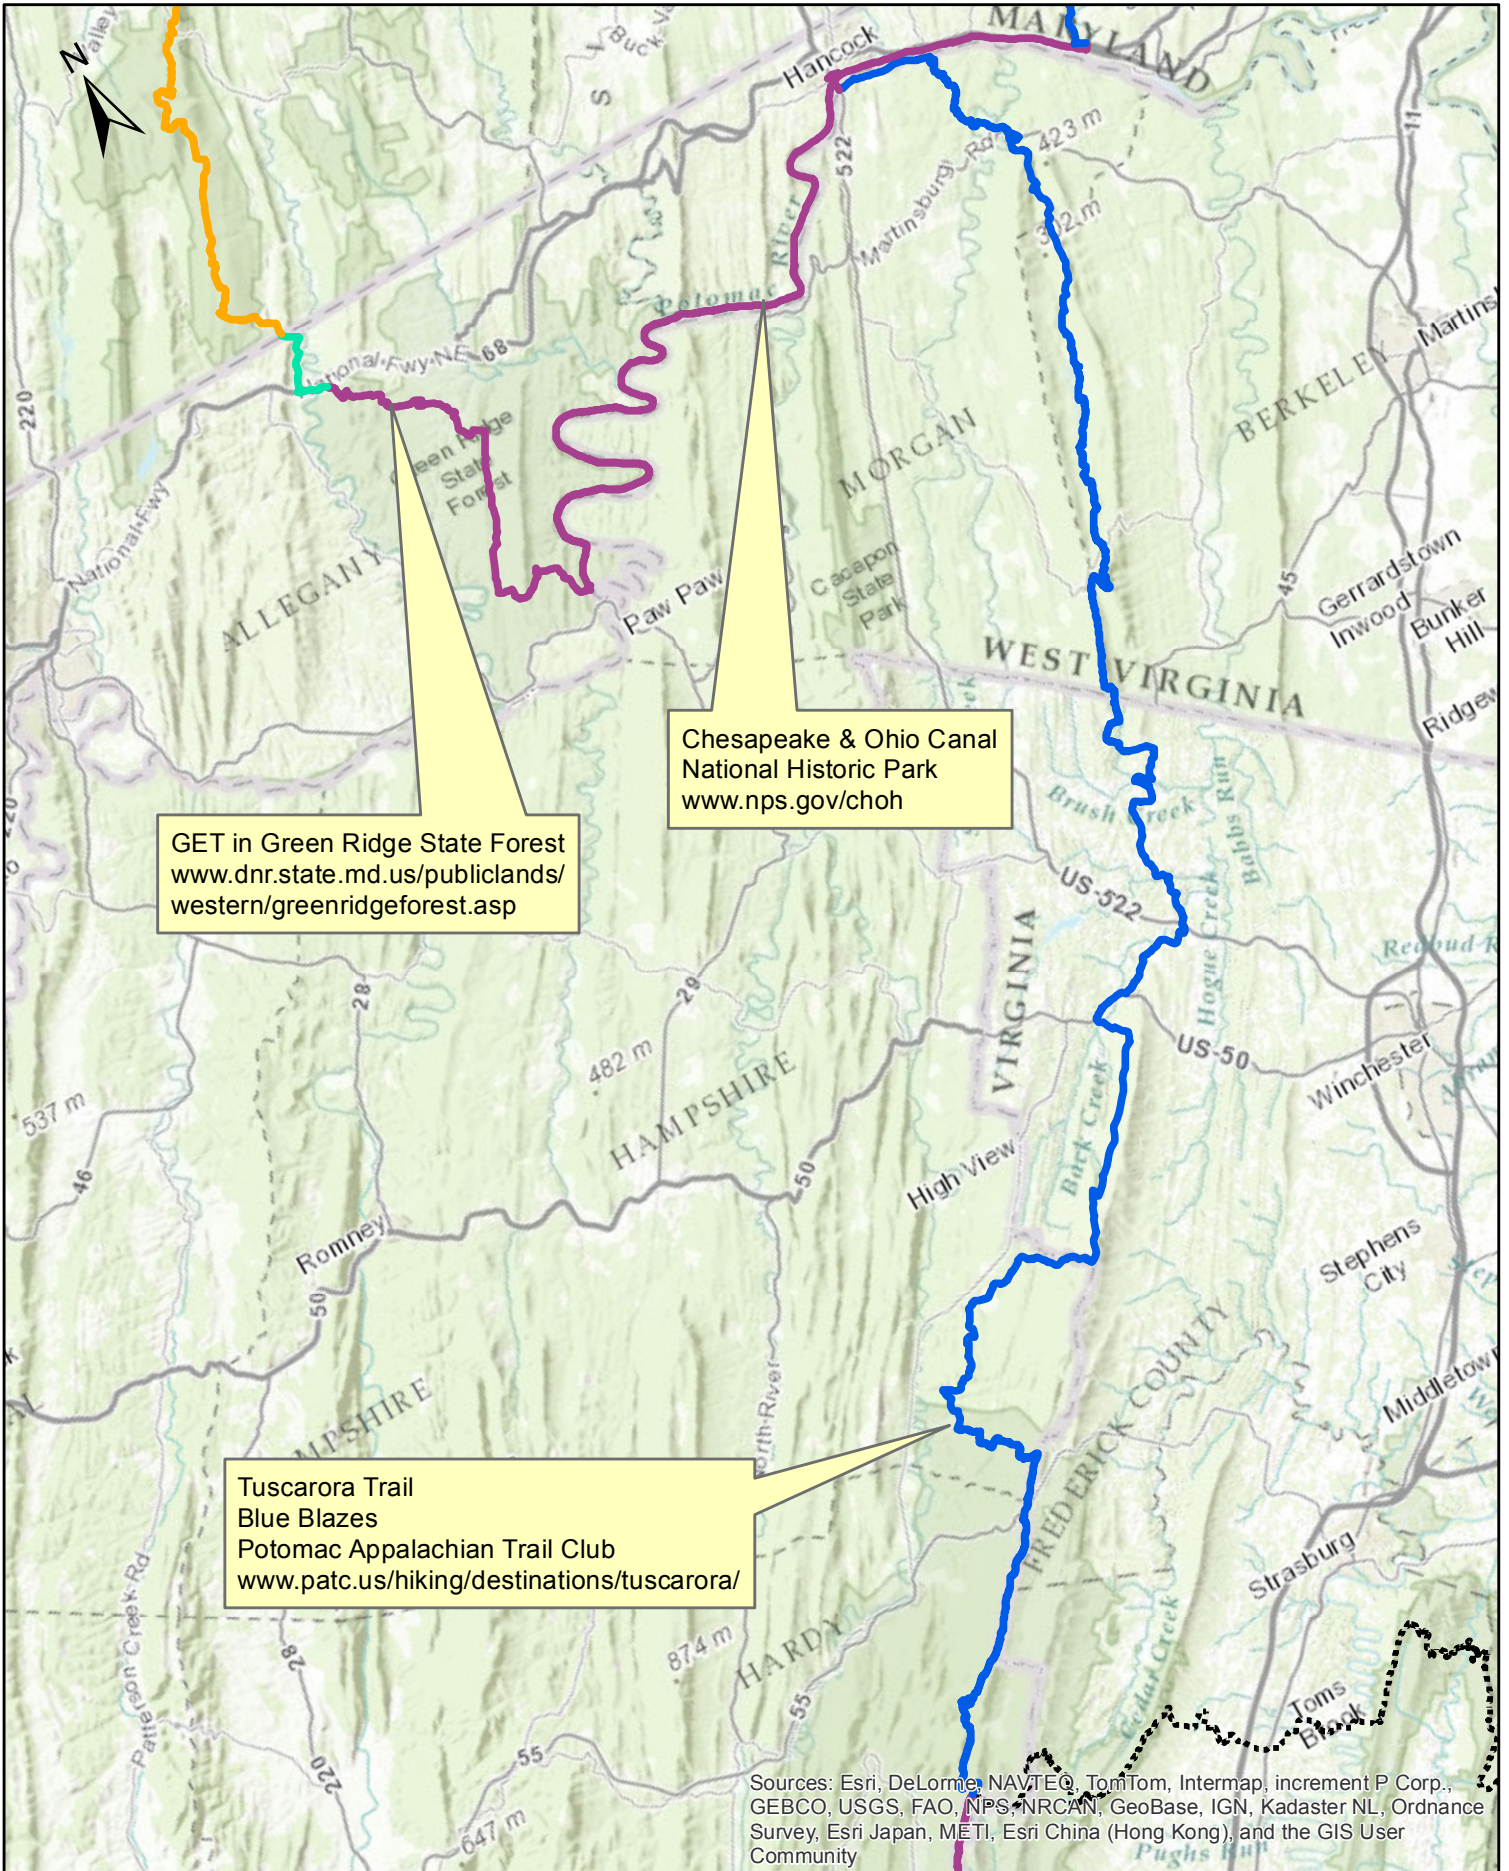

Great Eastern Trail - Locator Map 5: Allegany County, MD; Morgan, Berkeley, Hampshire, Hardy Cos, WV; Frederick Co, VA

Sources: Esri, DeLorme, NAVTEQ, TomTom, Intermap, increment P Corp., GEBCO, USGS, FAO, NPS, NRCAN, GeoBase, IGN, Kadaster NL, Ordnance Survey, Esri Japan, METI, Esri China (Hong Kong), and the GIS User Community