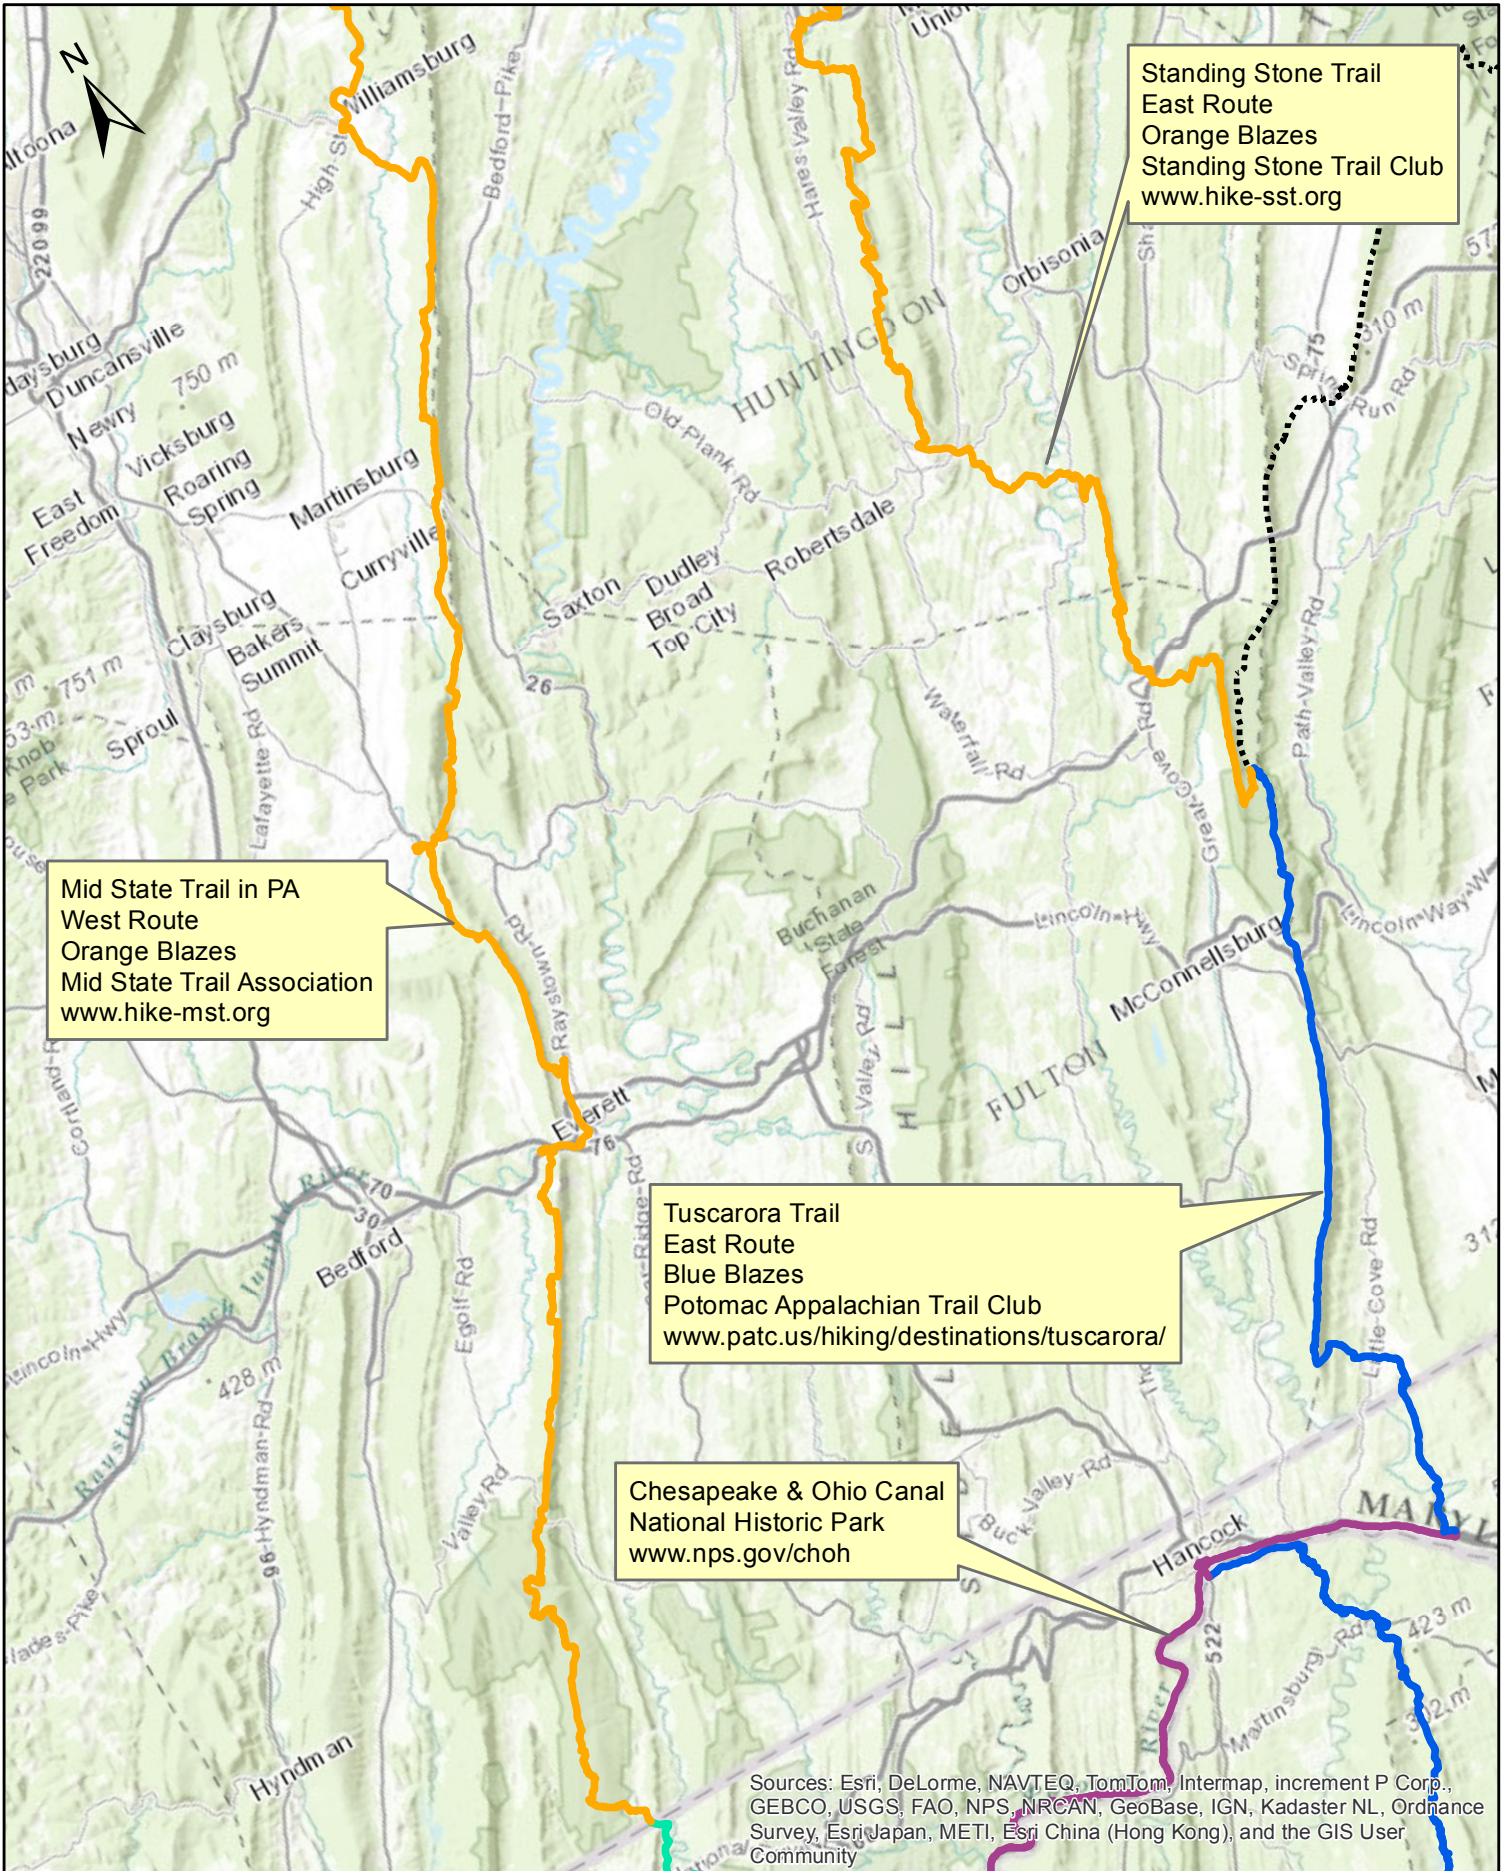

Great Eastern Trail - Locator Map 4: Huntingdon, Bedford, Fulton Cos, PA; Washington County, MD

1:500,000