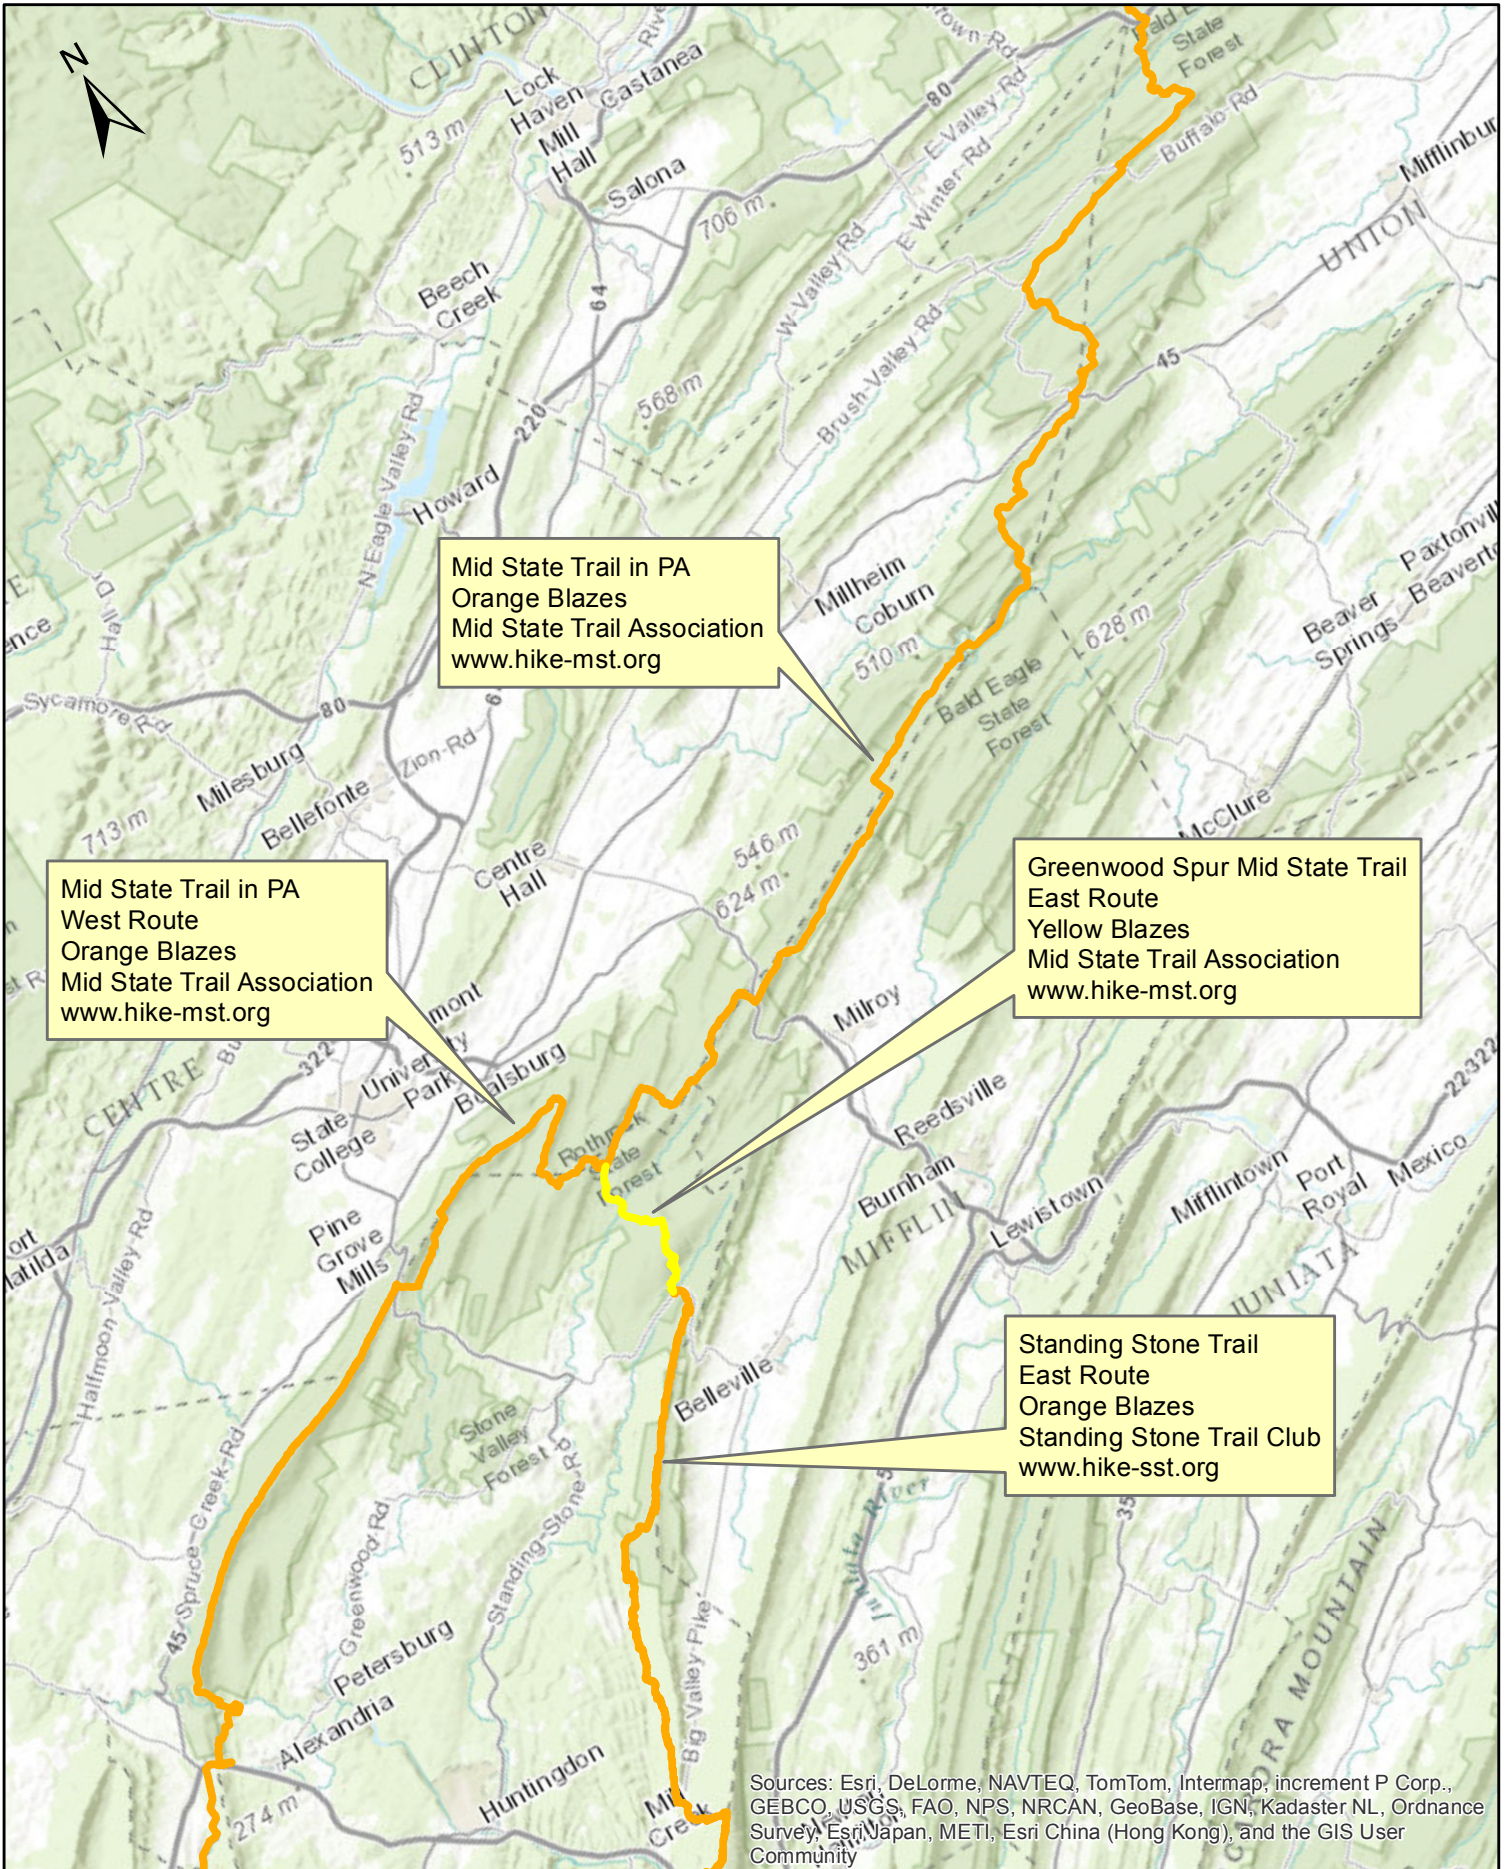

Great Eastern Trail - Locator Map 3: Mifflin, Centre Counties, PA

Sources: Esri, DeLorme, NAVTEQ, TomTom, Intermap, increment P Corp., GEBCO, USGS, FAO, NPS, NRCAN, GeoBase, IGN, Kadaster NL, Ordnance Survey, Esri Japan, METI, Esri China (Hong Kong), and the GIS User Community