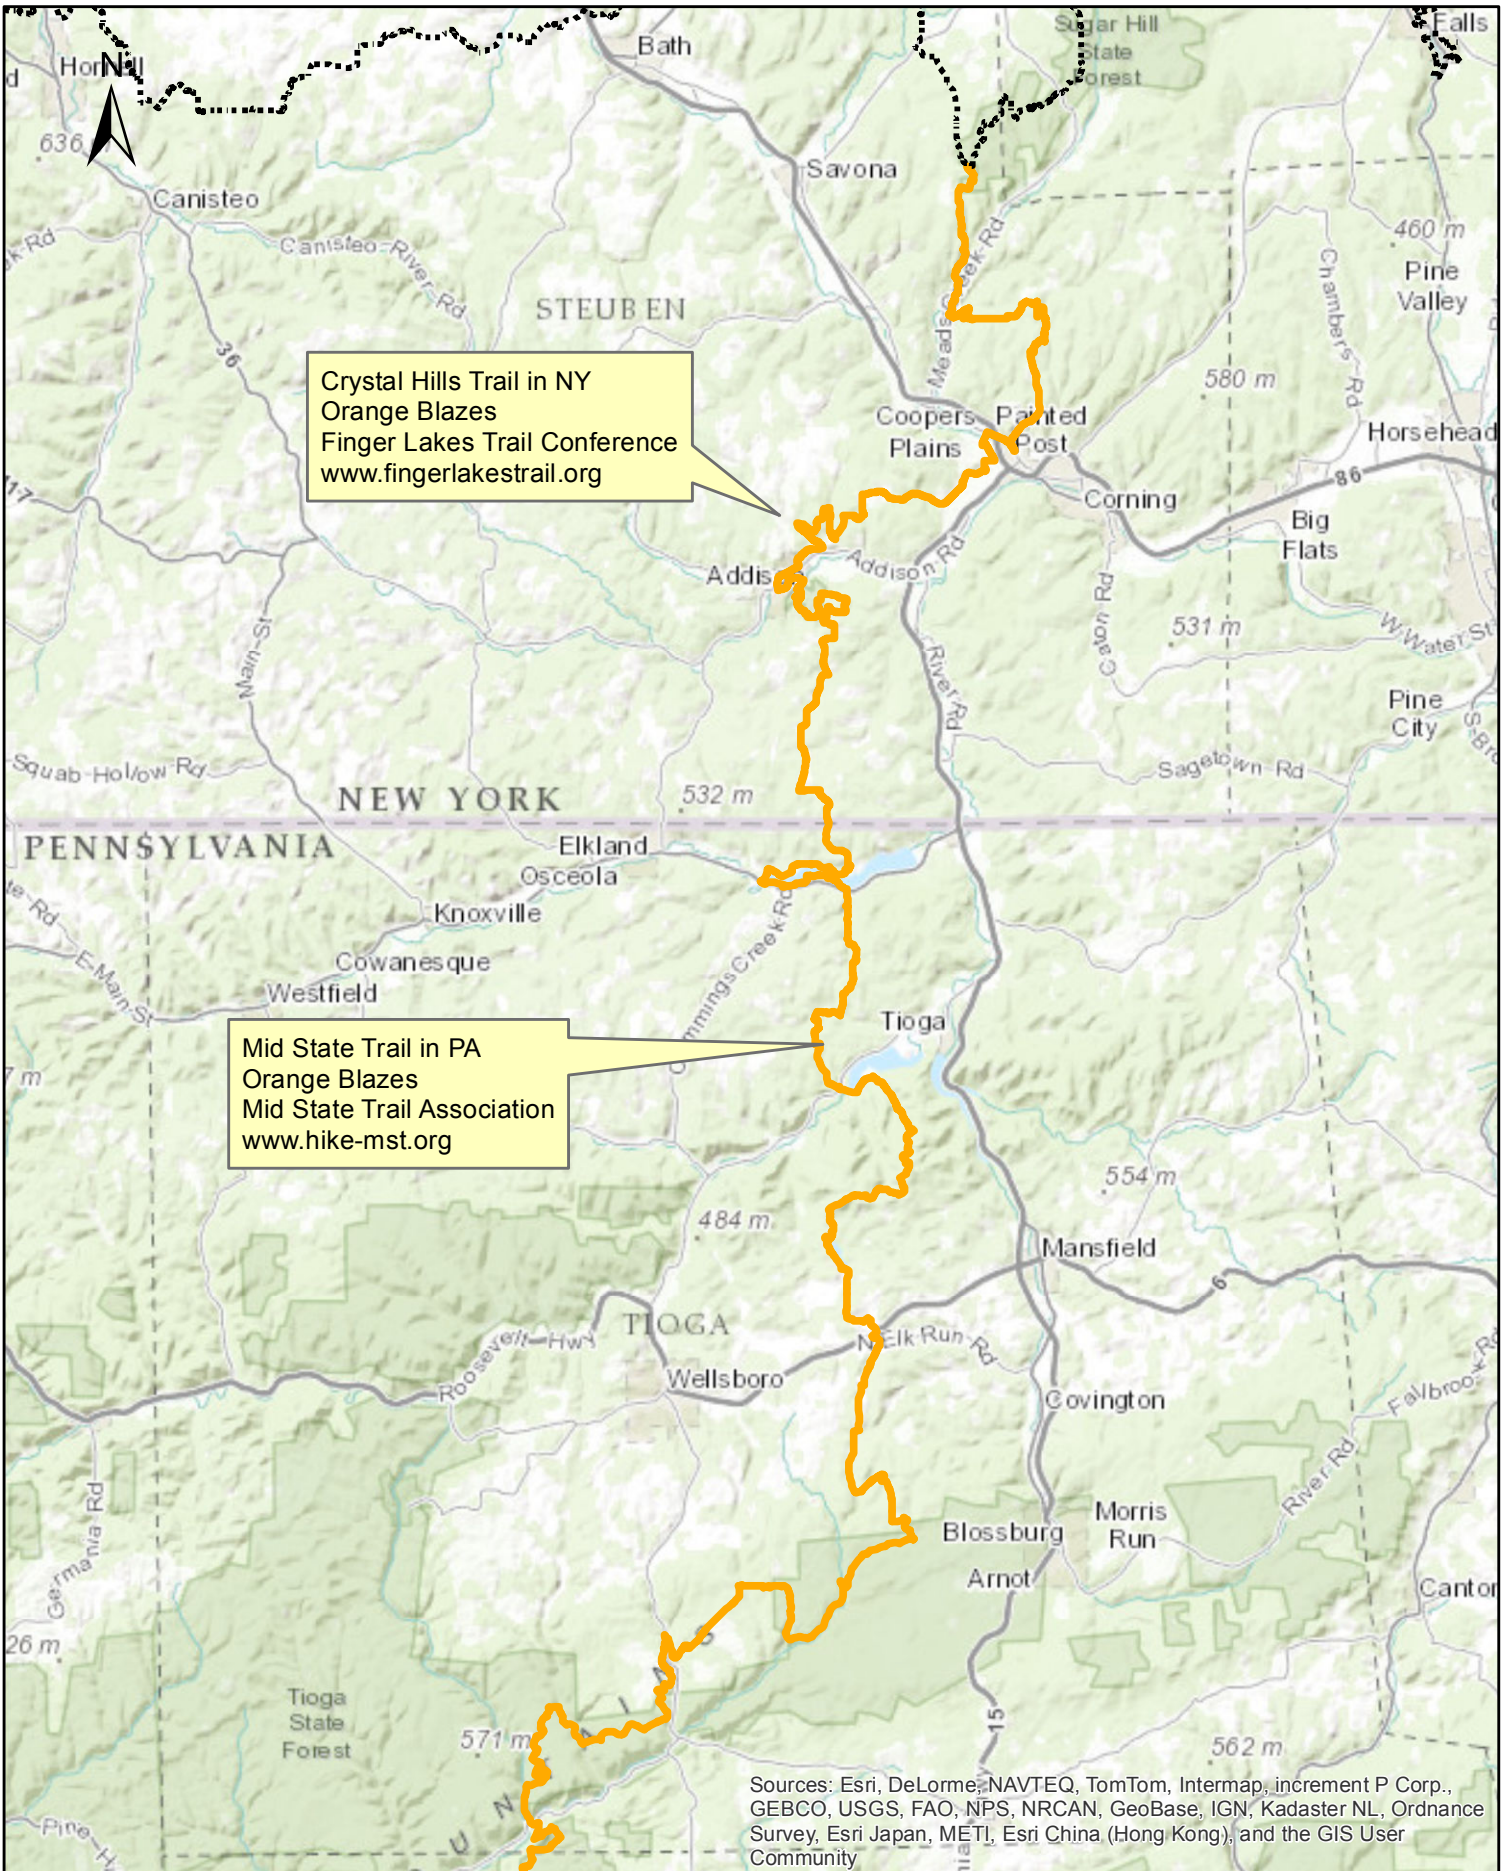

Great Eastern Trail - Locator Map 1: Steuben County NY, Tioga County PA

Sources: Esri, DeLorme, NAVTEQ, TomTom, Intermap, increment P Corp., GEBCO, USGS, FAO, NPS, NRCAN, GeoBase, IGN, Kadaster NL, Ordnance Survey, Esri Japan, METI, Esri China (Hong Kong), and the GIS User Community