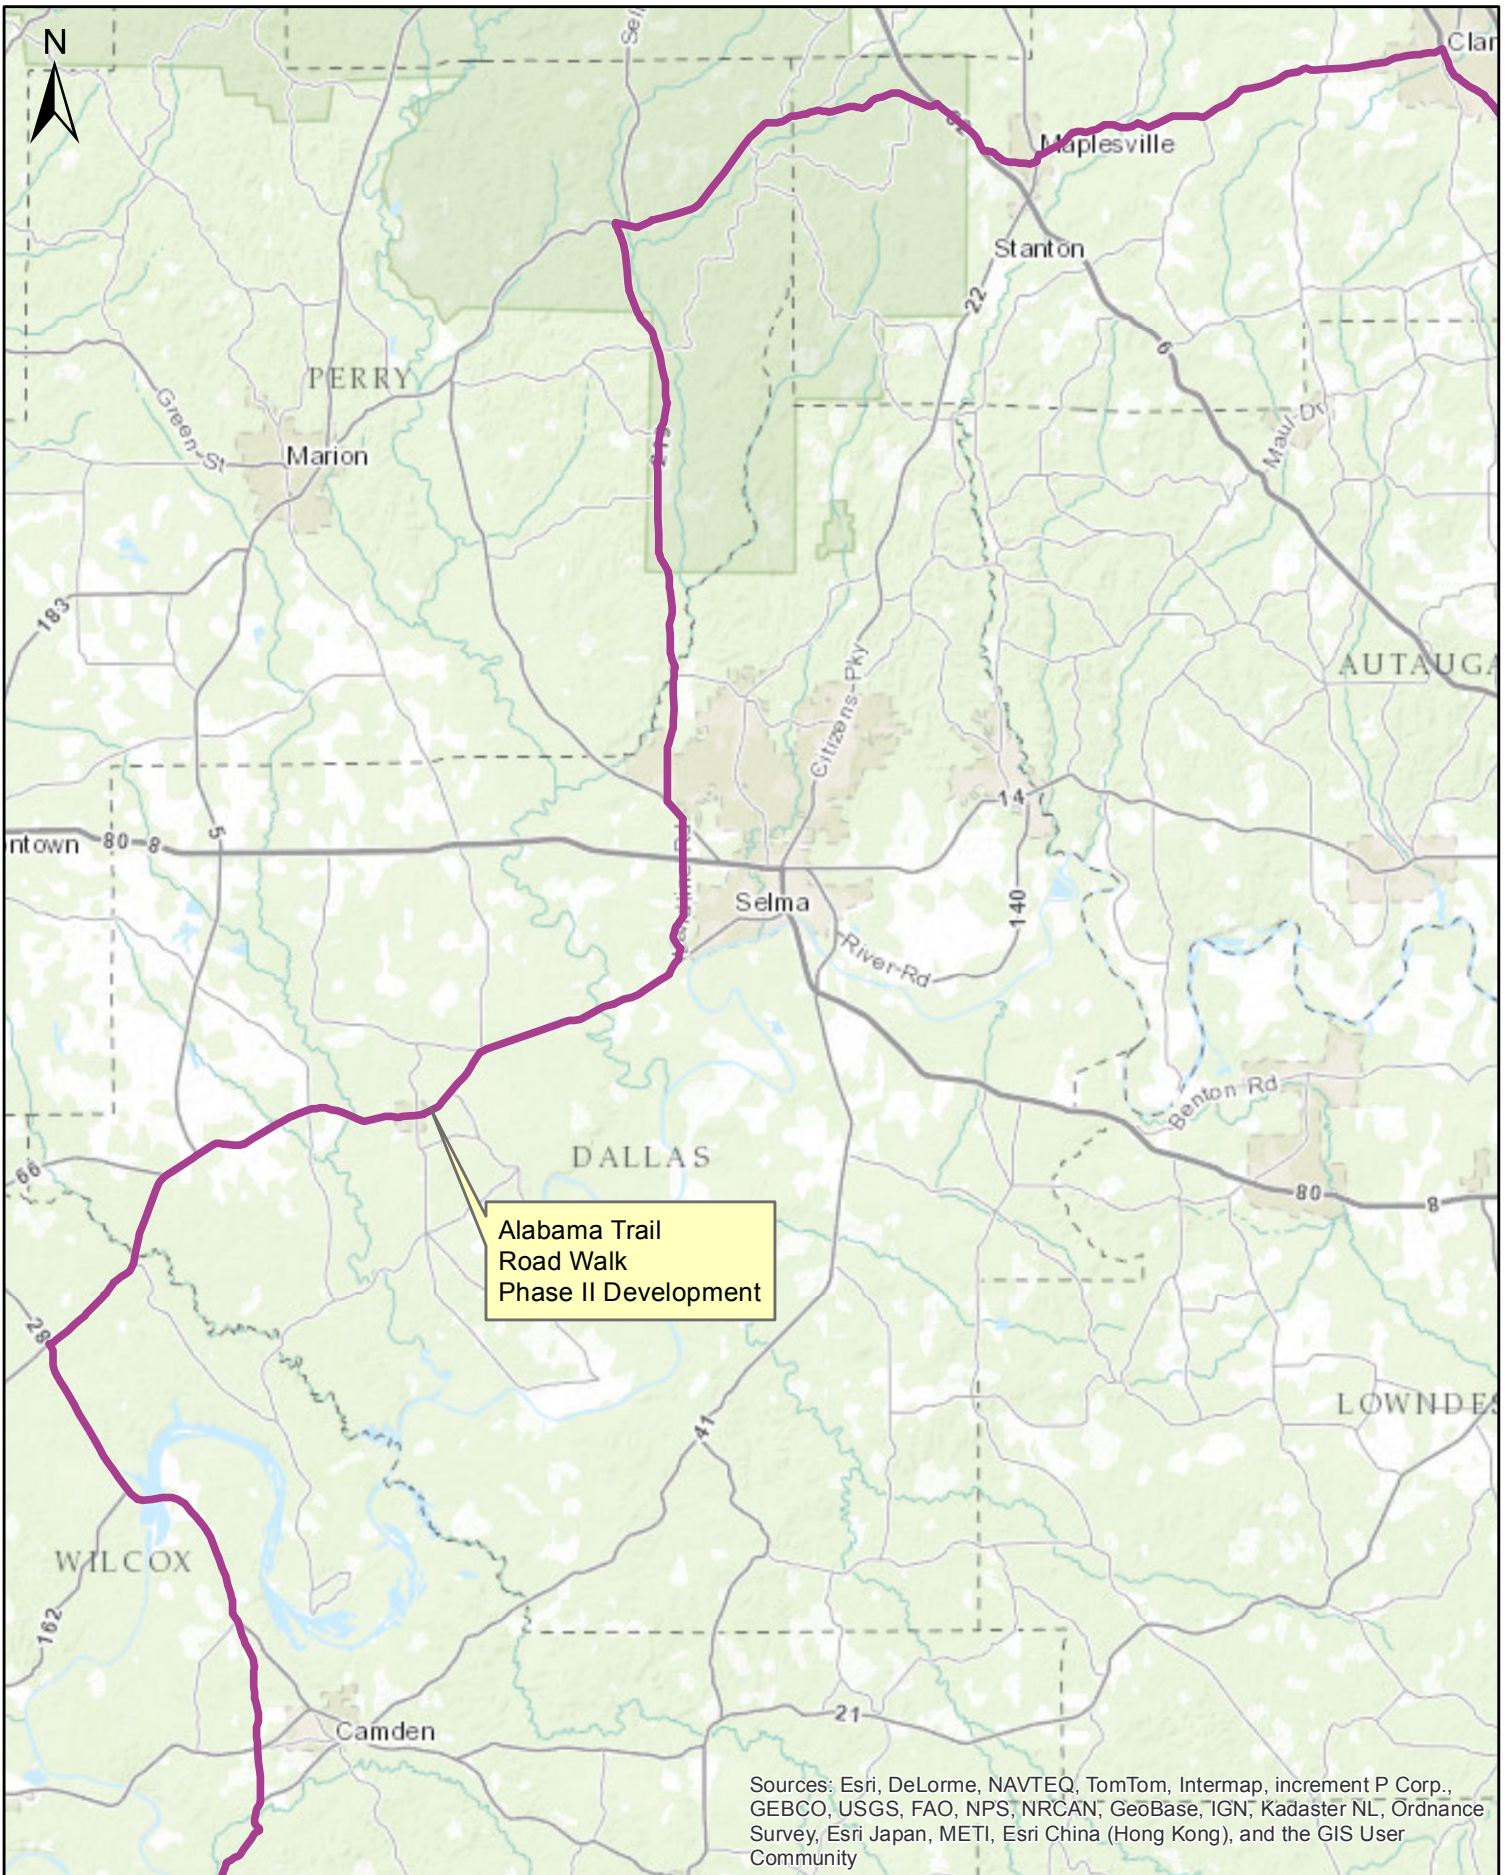

Great Eastern Trail - Locator Map 18: Chilton, Perry, Dallas, Wilcox Counties, AL

Sources: Esri, DeLorme, NAVTEQ, TomTom, Intermap, increment P Corp., GEBCO, USGS, FAO, NPS, NRCAN, GeoBase, IGN, Kadaster NL, Ordnance Survey, Esri Japan, METI, Esri China (Hong Kong), and the GIS User Community