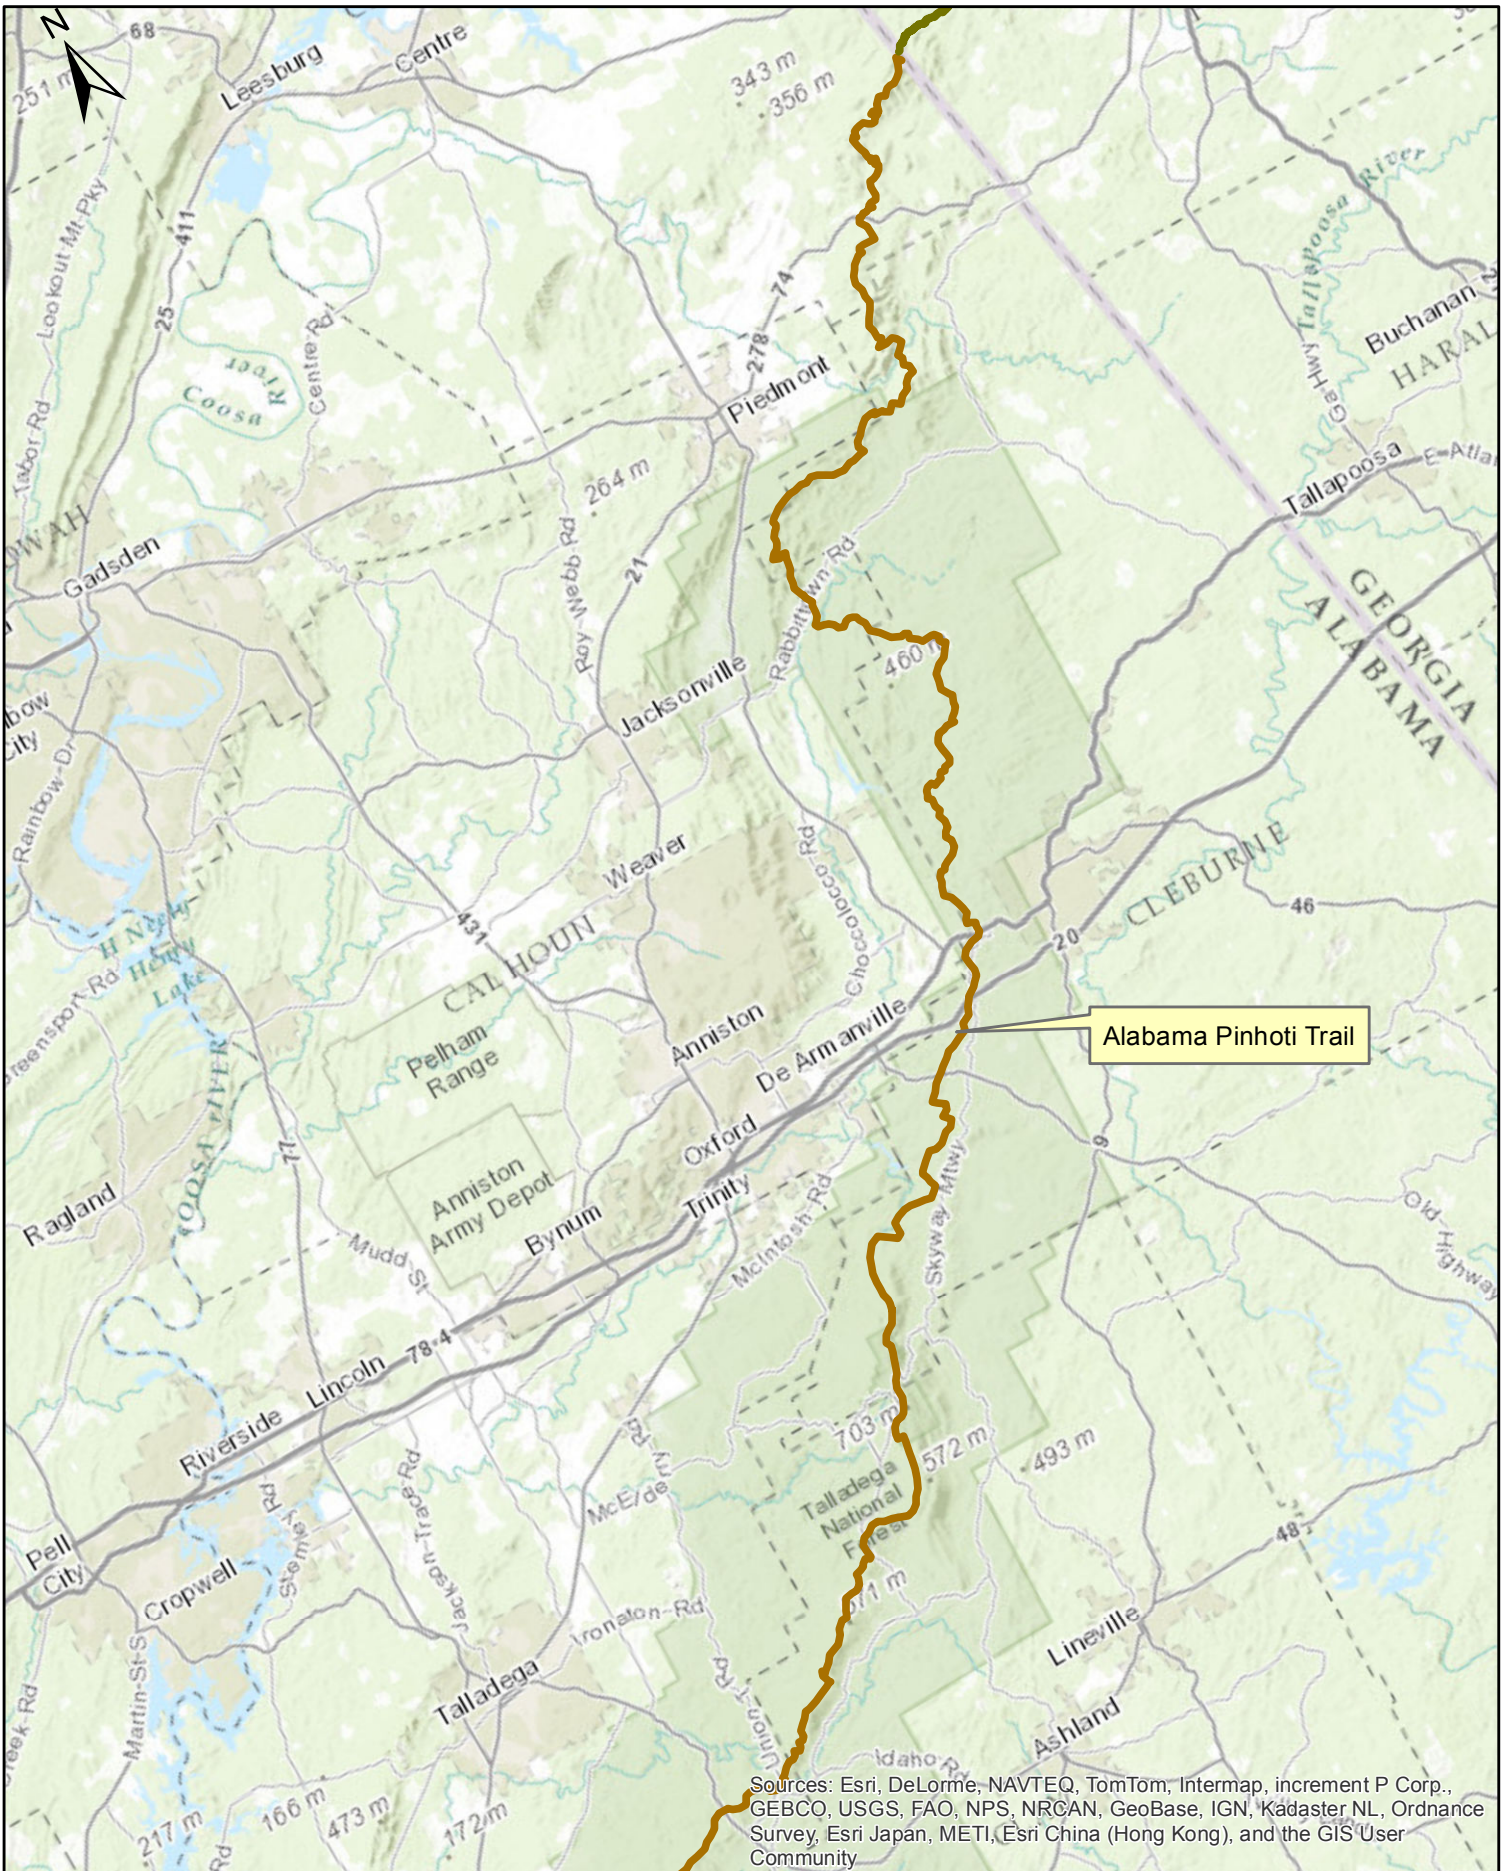

Great Eastern Trail - Locator Map 16: Cleburne, Calhoun Counties, AL

Sources: Esri, DeLorme, NAVTEQ, TomTom, Intermap, increment P Corp., GEBCO, USGS, FAO, NPS, NRCAN, GeoBase, IGN, Kadaster NL, Ordnance Survey, Esri Japan, METI, Esri China (Hong Kong), and the GIS User Community