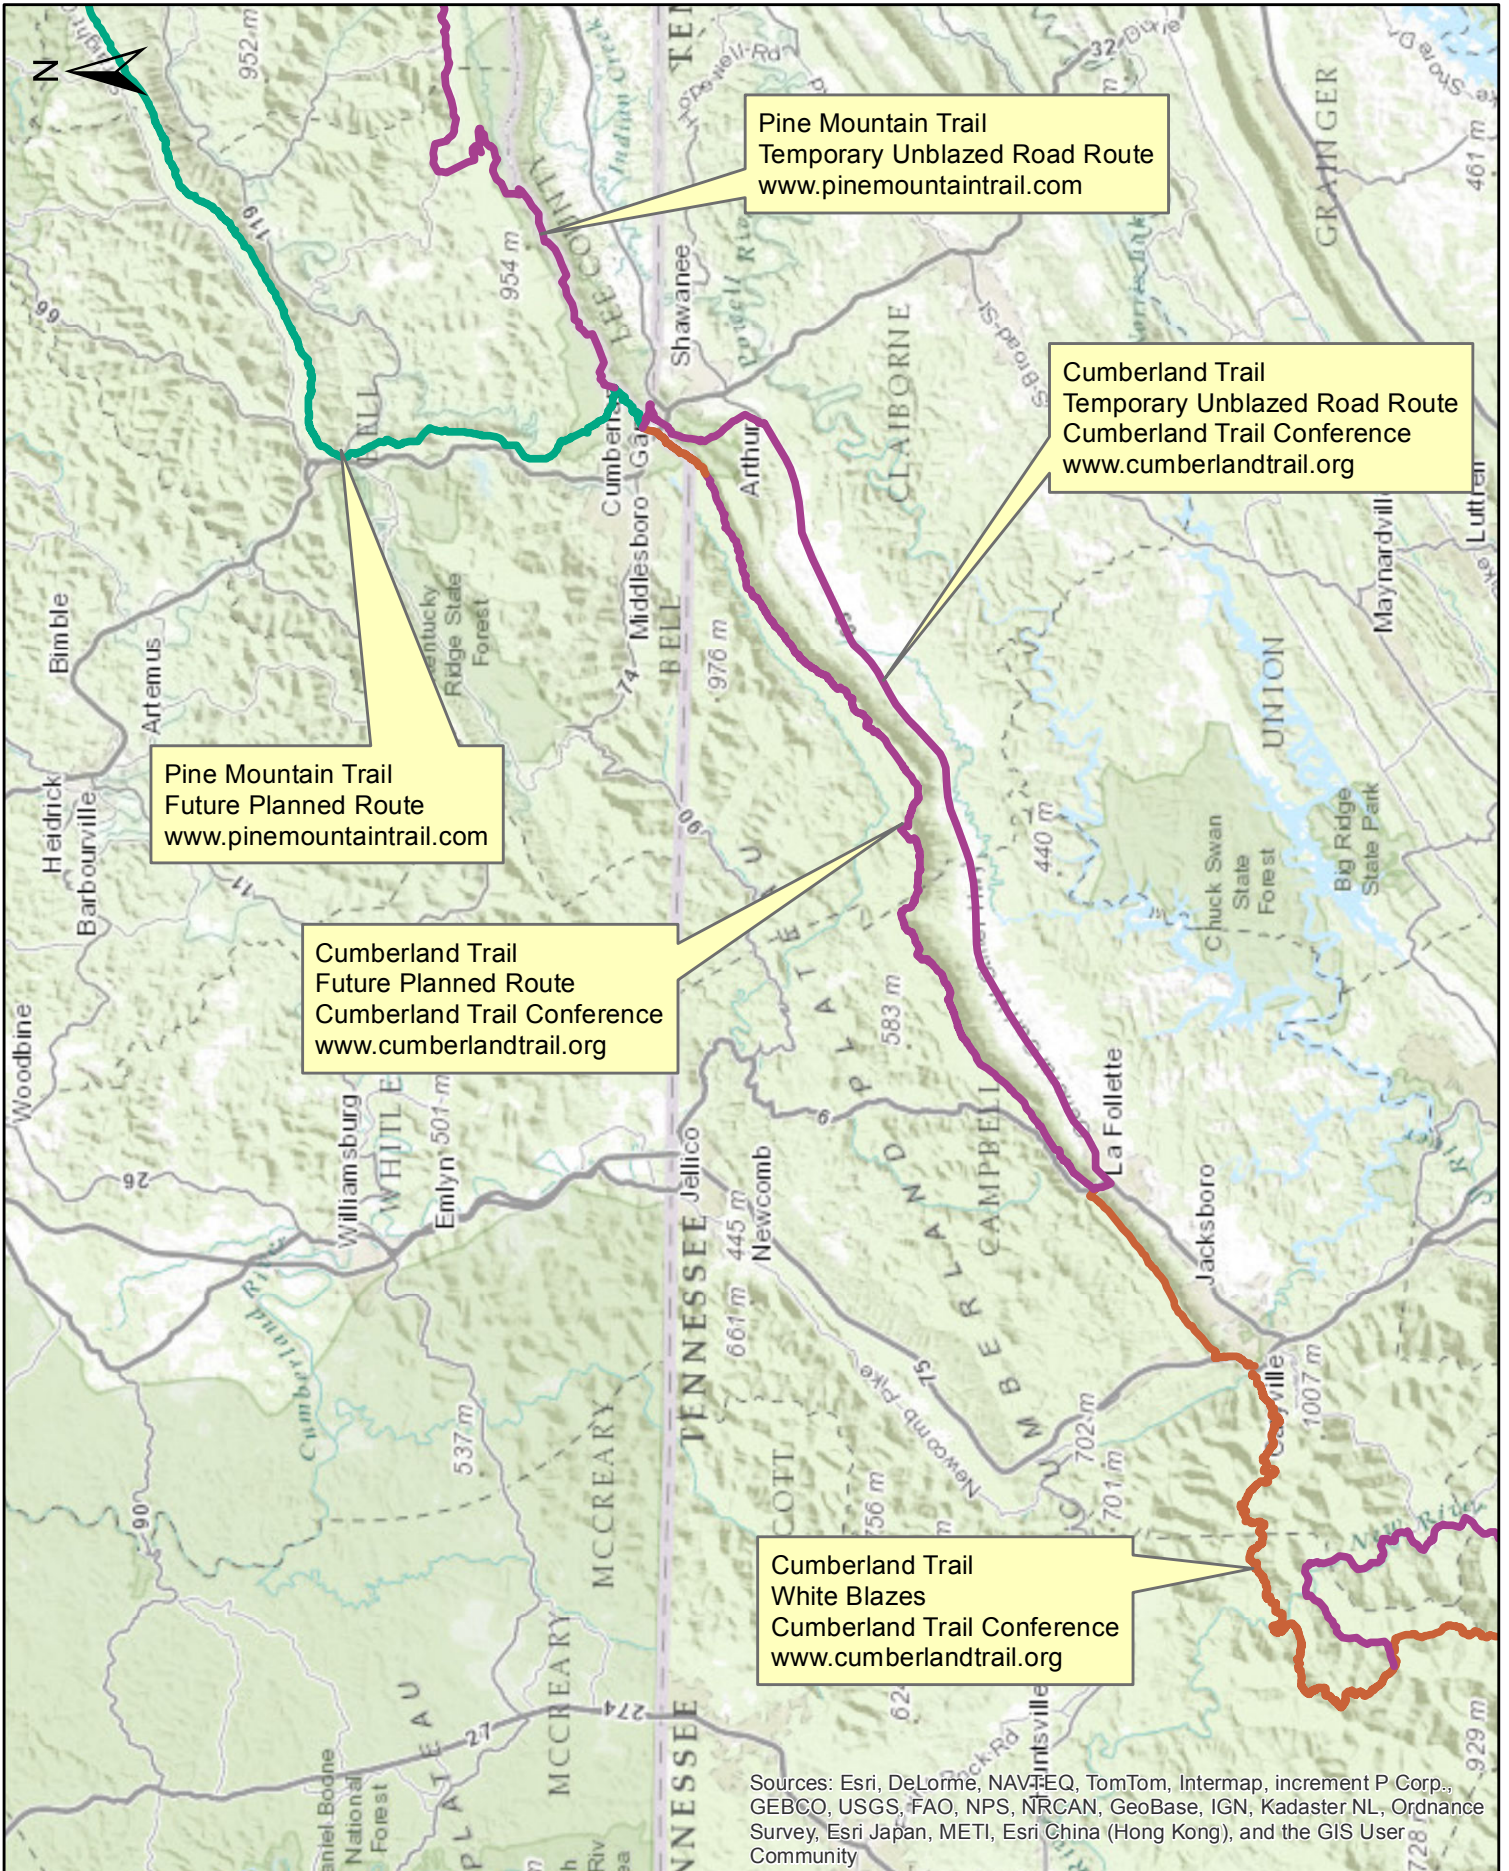

Great Eastern Trail - Locator Map 12: Bell County, KY; Claiborne & Campbell Counties, TN

1:500,000